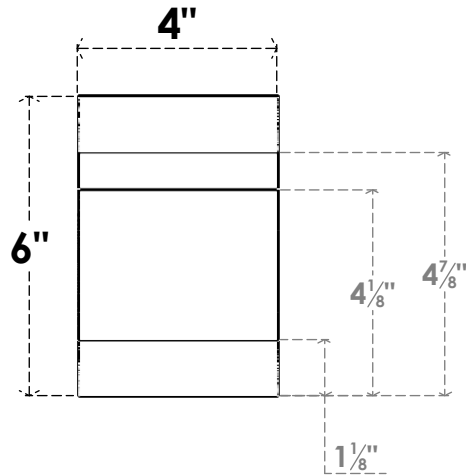

ITEM NUMBER: RFTURO040X06000X16000X006NEB00RCPR

4"W X 6"H X 16"L TIMBERTHANE ROUGH CEDAR NEW BRIGHTON FAUX WOOD OPEN RAFTER TAIL, 6"L END, PRIMED TAN

ISOMETRIC

FRONT PROFILE

GENERATED DATE : 03/02/2023

EKENA MILLWORK
2300 WEST MAIN ST.
CLARKSVILLE, TX 75426
TOLL FREE: 866-607-0453
WWW.EKENAMILLWORK.COM

NOTES

1. INSTALLATION TO BE COMPLETED IN ACCORDANCE WITH MANUFACTURER'S SPECIFICATIONS.
2. DRAWING MAY NOT BE TO SCALE
3. THIS DRAWING IS INTENDED FOR DESIGN AND PLANNING PURPOSES ONLY.
4. ALL INFORMATION CONTAINED HEREIN WAS CURRENT AT THE TIME OF DEVELOPMENT BUT MUST BE REVIEWED AND APPROVED BY THE PRODUCT MANUFACTURER TO BE CONSIDERED ACCURATE.
5. TIMBERTHANE ARCHITECTURAL PRODUCTS ARE MADE FROM HIGH DENSITY URETHANE AND COME FACTORY PRIMED