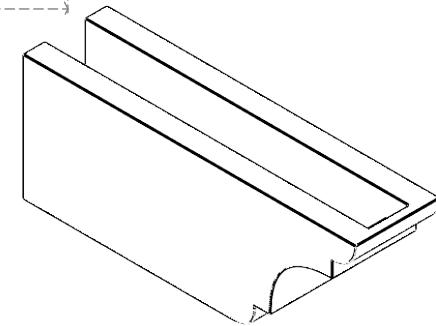

ITEM NUMBER: RFTURO040X06000X16000X006NEB00RCPR

4"W X 6"H X 16"L TIMBERTHANE ROUGH CEDAR NEW BRIGHTON FAUX WOOD OPEN RAFTER TAIL, 6"L END, PRIMED TAN

ISOMETRIC

FRONT PROFILE

GENERATED DATE : 03/02/2023

EKENA MILLWORK
2300 WEST MAIN ST.
CLARKSVILLE, TX 75426
TOLL FREE: 866-607-0453
WWW.EKENAMILLWORK.COM

NOTES

1. INSTALLATION TO BE COMPLETED IN ACCORDANCE WITH MANUFACTURER'S SPECIFICATIONS.
2. DRAWING MAY NOT BE TO SCALE
3. THIS DRAWING IS INTENDED FOR DESIGN AND PLANNING PURPOSES ONLY.
4. ALL INFORMATION CONTAINED HEREIN WAS CURRENT AT THE TIME OF DEVELOPMENT BUT MUST BE REVIEWED AND APPROVED BY THE PRODUCT MANUFACTURER TO BE CONSIDERED ACCURATE.
5. TIMBERTHANE ARCHITECTURAL PRODUCTS ARE MADE FROM HIGH DENSITY URETHANE AND COME FACTORY PRIMED