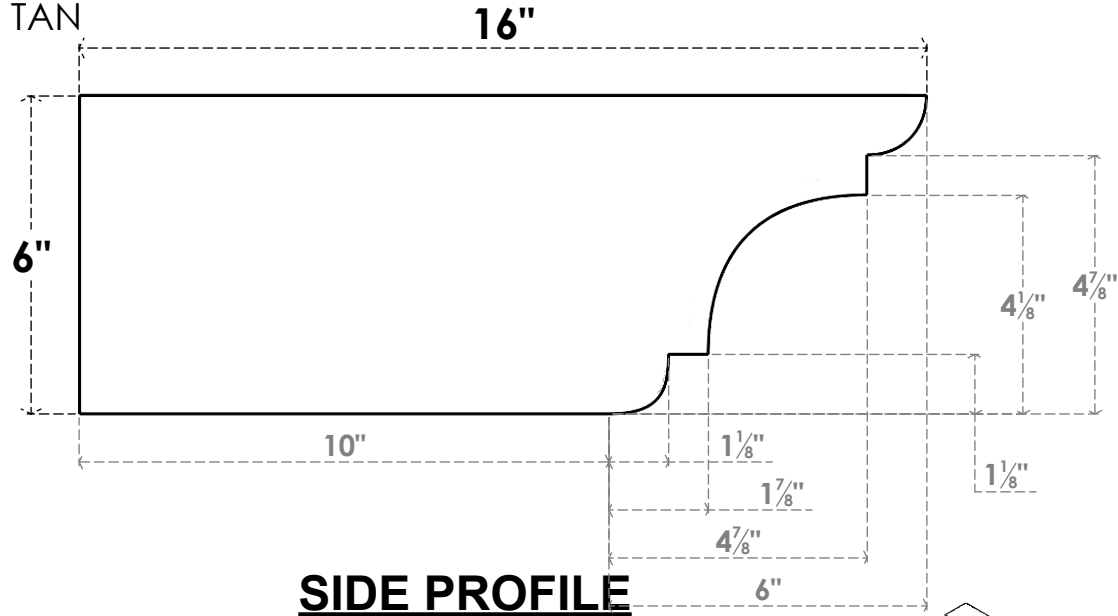

ITEM NUMBER: RFTURO040X06000X16000X006NEB00RCPR

4"W X 6"H X 16"L TIMBERTHANE ROUGH CEDAR NEW BRIGHTON FAUX WOOD OPEN RAFTER TAIL, 6"L END, PRIMED TAN

ISOMETRIC

FRONT PROFILE

GENERATED DATE : 03/02/2023

EKENA MILLWORK
2300 WEST MAIN ST.
CLARKSVILLE, TX 75426
TOLL FREE: 866-607-0453
WWW.EKENAMILLWORK.COM

NOTES

1. INSTALLATION TO BE COMPLETED IN ACCORDANCE WITH MANUFACTURER'S SPECIFICATIONS.
2. DRAWING MAY NOT BE TO SCALE
3. THIS DRAWING IS INTENDED FOR DESIGN AND PLANNING PURPOSES ONLY.
4. ALL INFORMATION CONTAINED HEREIN WAS CURRENT AT THE TIME OF DEVELOPMENT BUT MUST BE REVIEWED AND APPROVED BY THE PRODUCT MANUFACTURER TO BE CONSIDERED ACCURATE.
5. TIMBERTHANE ARCHITECTURAL PRODUCTS ARE MADE FROM HIGH DENSITY URETHANE AND COME FACTORY PRIMED